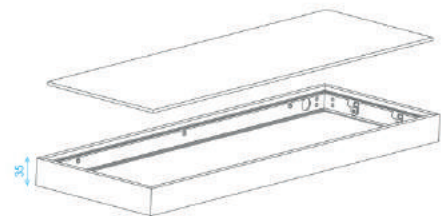

OPTIMALE
verlichting

GEEN
zichtbaar
STOF

KLANT
specifieke
AFWERKING

LED PLANKEN ZIJN BESCHIKBAAR IN 3 KLEUREN EN 2 BREEDTE MATEN

Indus LED shelf white 530mm - #50590
Indus LED shelf white 930mm - #50594

Indus LED shelf 530mm black - #50590B
Indus LED shelf 930mm black - #50594B

Indus LED shelf 530mm eiken - #50590ST
Indus LED shelf 930mm eiken - #50594ST

DIMENSIES & INFO

530mm

*10,5W (Watt)

930mm

*19W (Watt)

Indus led driver set - #50595 Input: 100-240V- | Output: +24V  2.5A 60W (watt)
Indus led driver set - #50597 Input: 100-240V- | Output: +24V  2.5A 90W (watt)